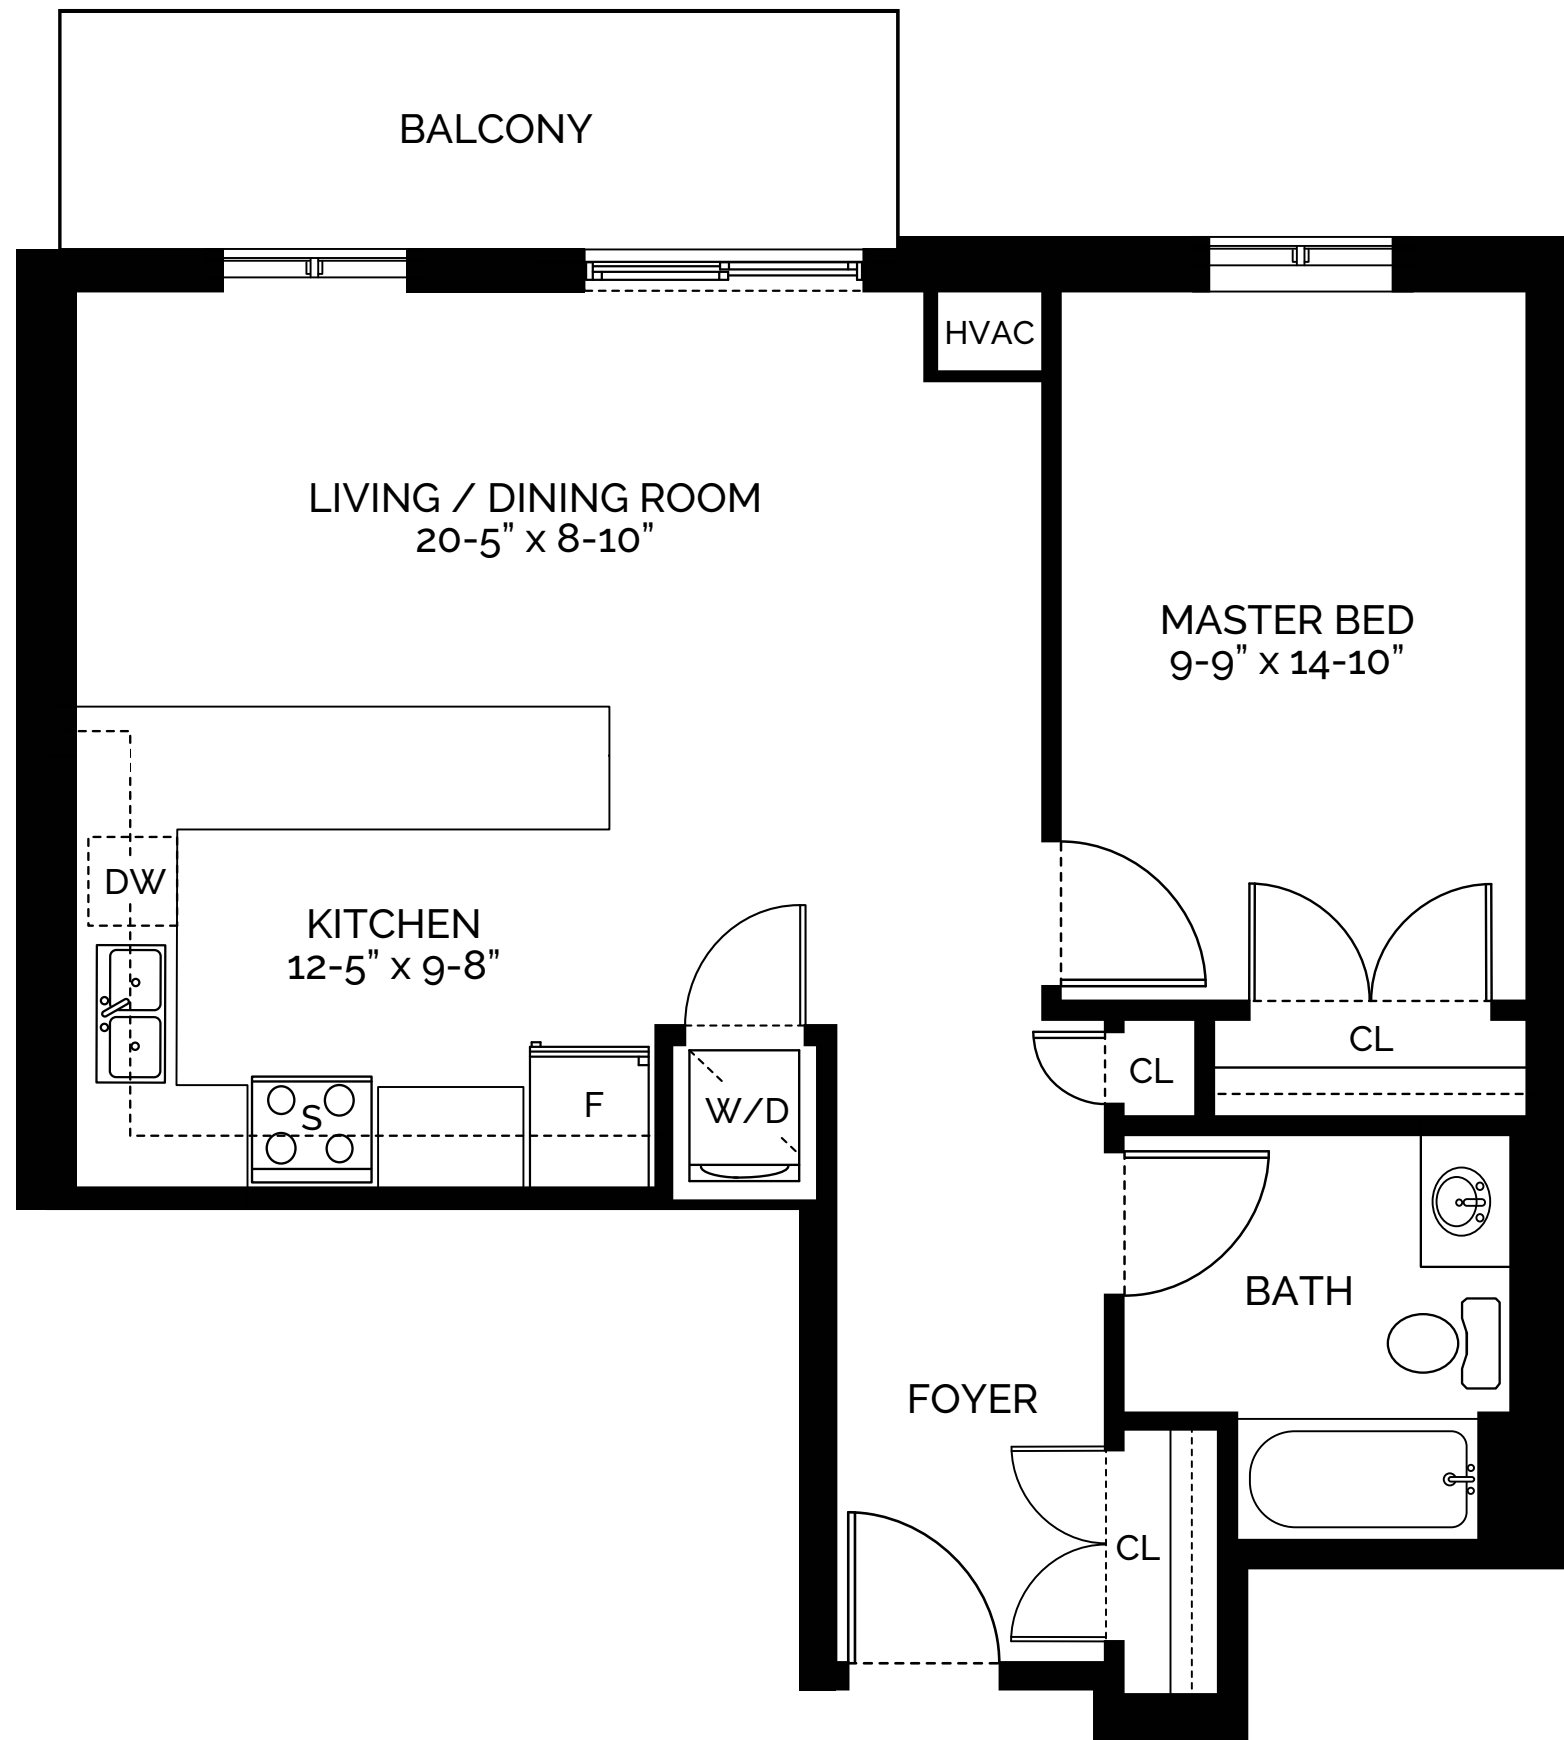

# BRANT SUITE

1 Bed, 1 Bath | 772 Sq Ft

Classic

Modern

2nd Floor

3rd-4th Floor

info@josephsplacebreslau.com  
josephsplacebreslau.com

REID'S  
Heritage Properties

## BRANT SUITE

1 Bed, 1 Bath  
772 Sq Ft

2nd Floor

3rd-4th Floor

**REID'S**  
Heritage Properties

info@josephsplacebreslau.com  
**josephsplacebreslau.com**