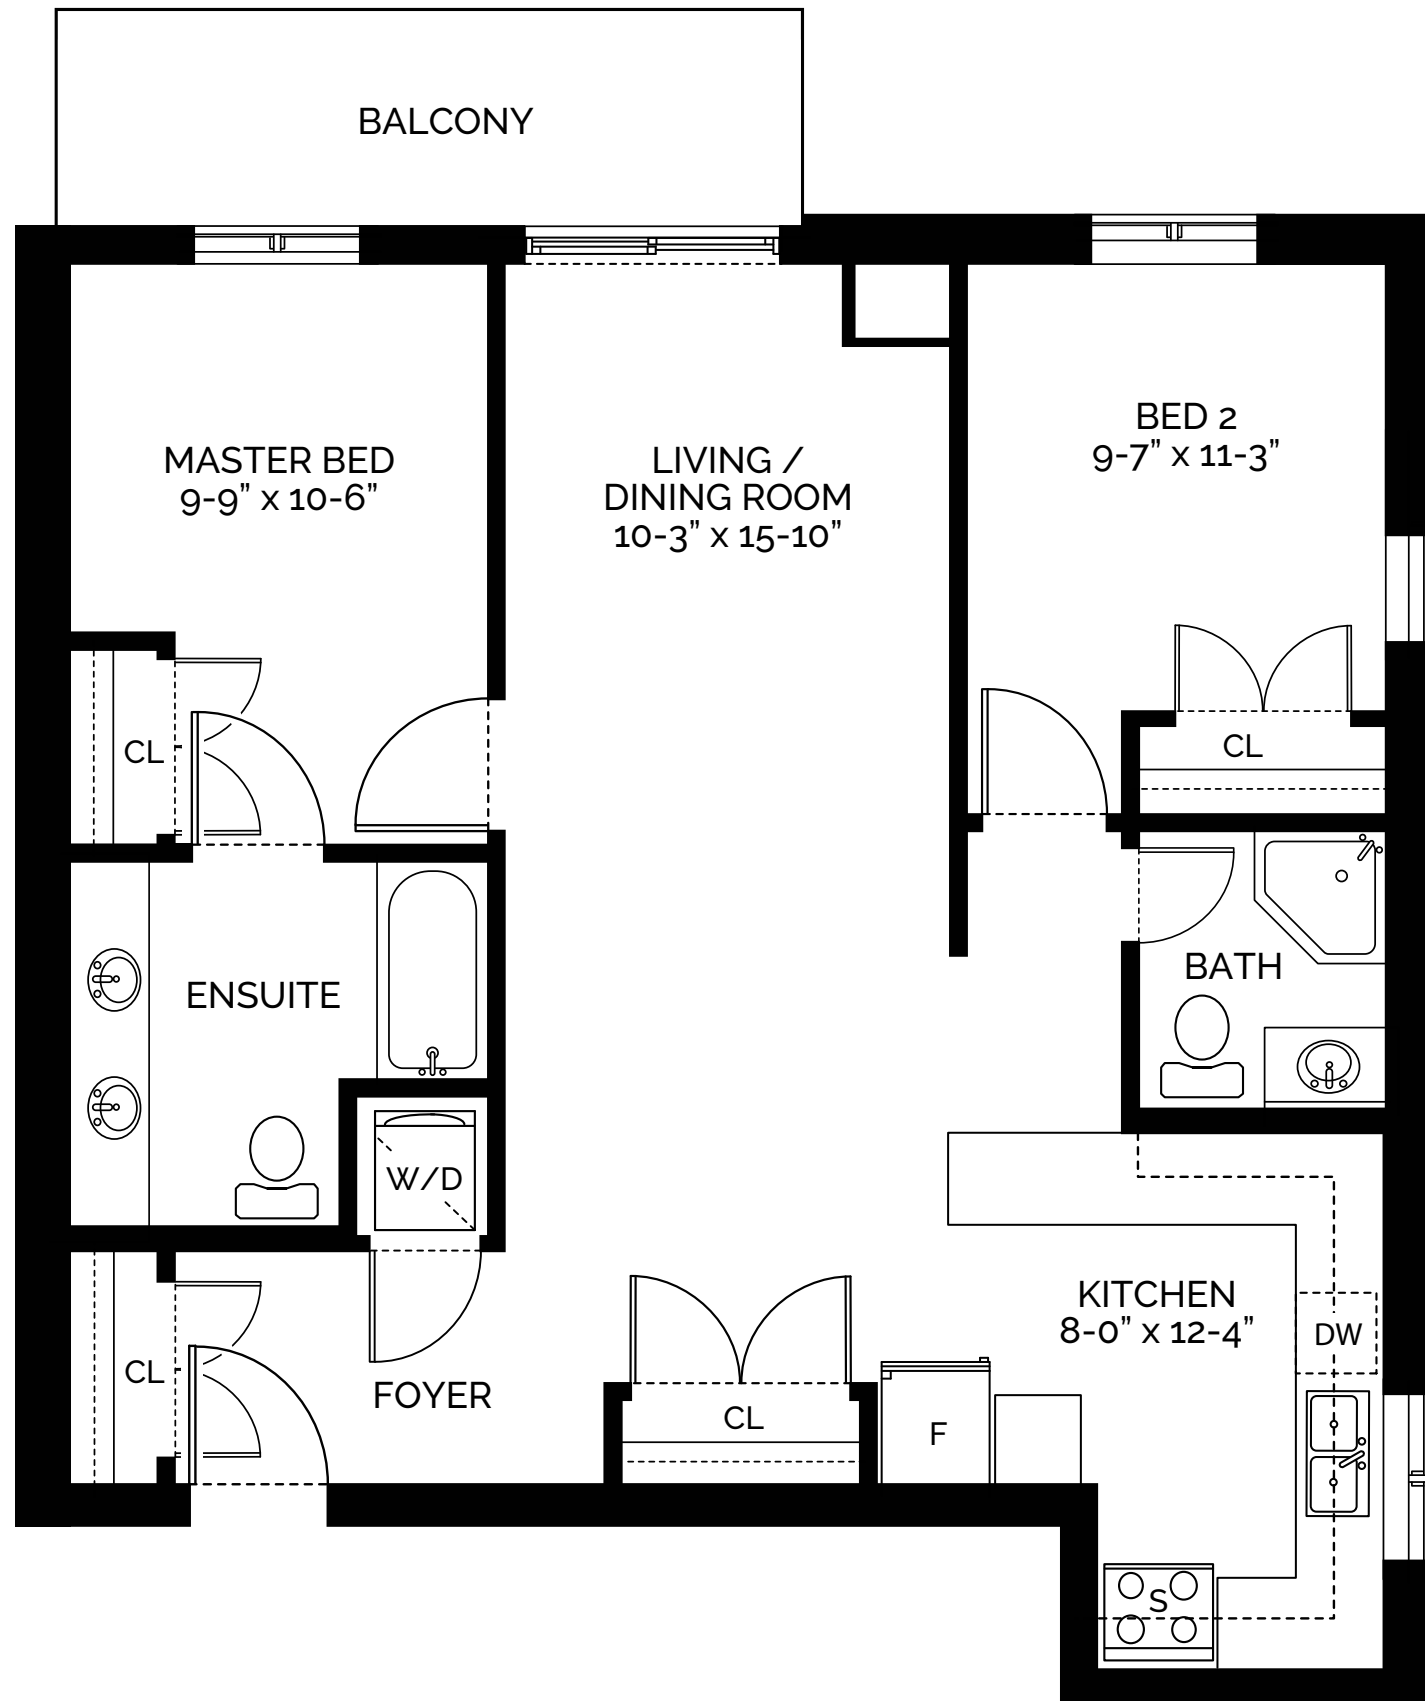

# CLEMENS SUITE

2 Bed, 2 Bath | 986 Sq Ft

Classic

Modern

2nd-4th Floor

info@josephsplacebreslau.com  
josephsplacebreslau.com

REID'S  
Heritage Properties

## CLEMENS SUITE

2 Bed, 2 Bath  
986 Sq Ft

2nd-4th Floor

info@josephsplacebreslau.com  
**josephsplacebreslau.com**

**REID'S**  
Heritage Properties