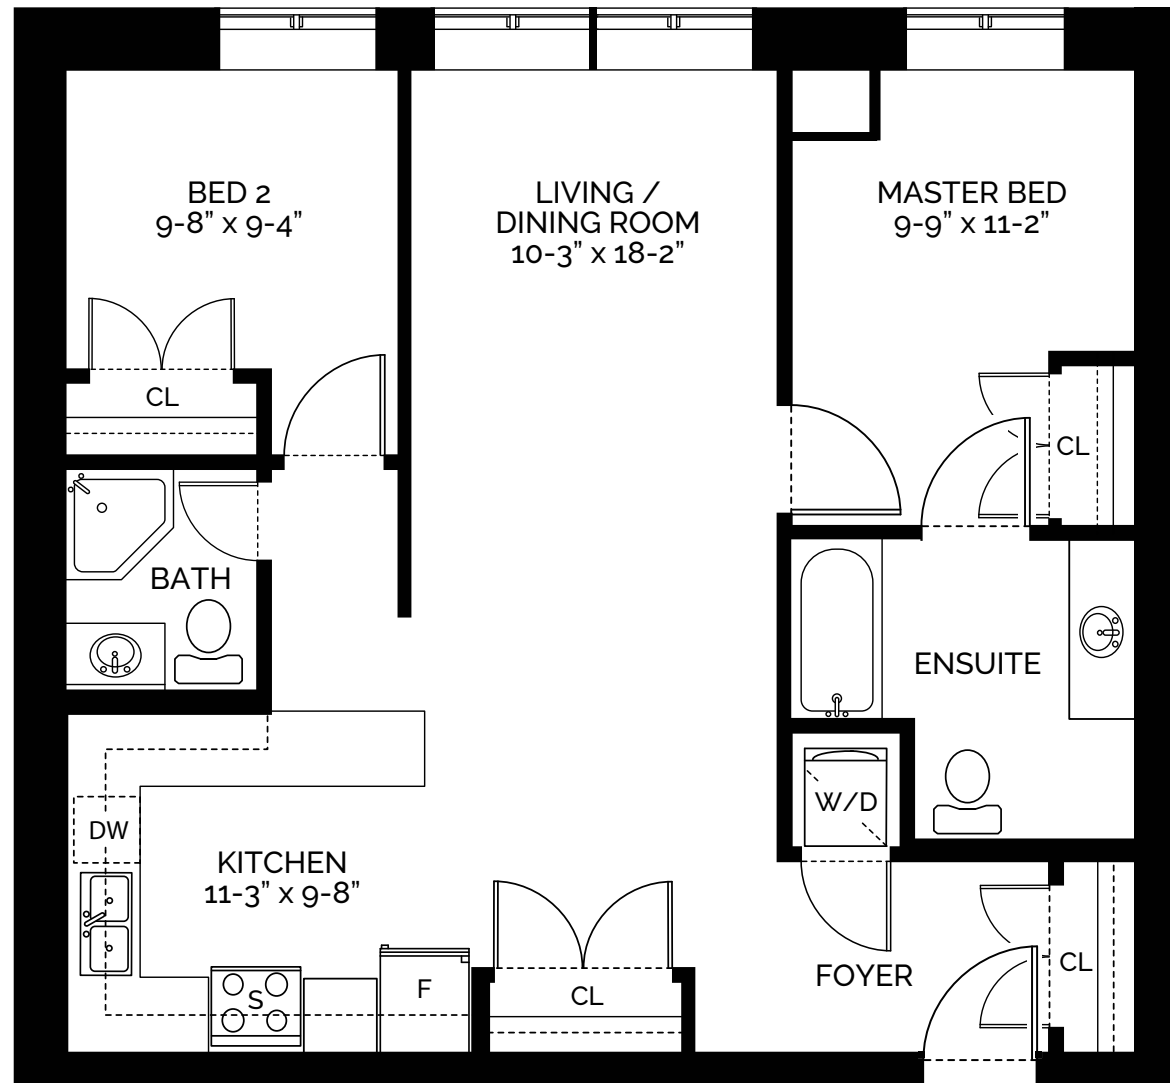

CRESSMAN SUITE

2 Bed, 2 Bath | 955 Sq Ft

Classic

Basement

1st Floor

info@josephsplacebreslau.com
josephsplacebreslau.com

REID'S
Heritage Properties

CRESSMAN SUITE

2 Bed, 2 Bath
955 Sq Ft

Basement

1st Floor

BASEMENT

FIRST FLOOR

info@josephsplacebreslau.com
josephsplacebreslau.com

REID'S
Heritage Properties