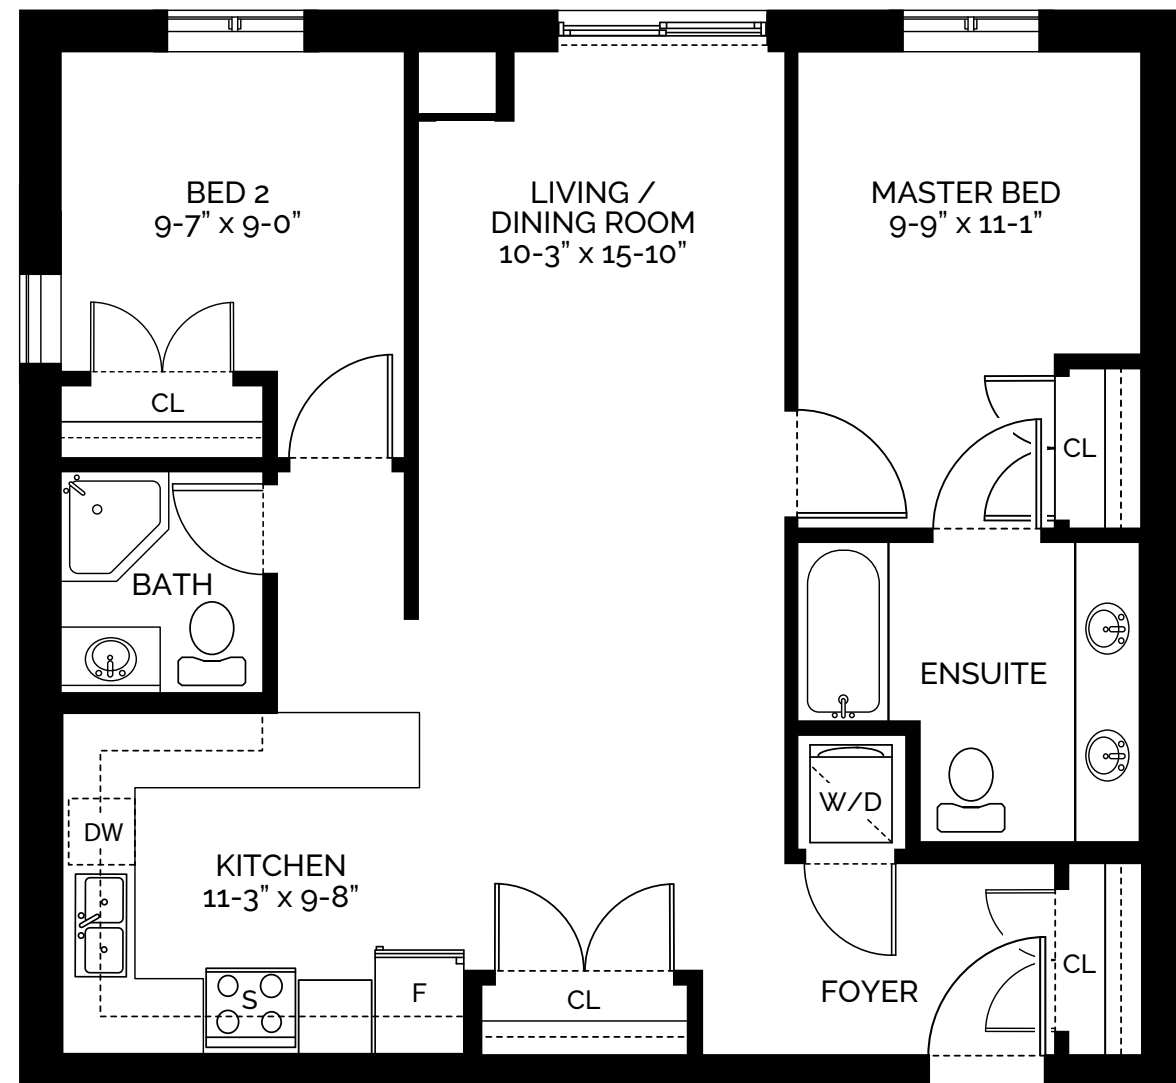

CRESSMAN SUITE

2 Bed, 2 Bath | 955 Sq Ft

Classic

Basement

1st Floor

info@josephsplacebreslau.com
josephsplacebreslau.com

REID'S
Heritage Properties

CRESSMAN SUITE

2 Bed, 2 Bath
955 Sq Ft

Basement

1st Floor

BASEMENT

FIRST FLOOR

info@josephsplacebreslau.com
josephsplacebreslau.com

REID'S
Heritage Properties