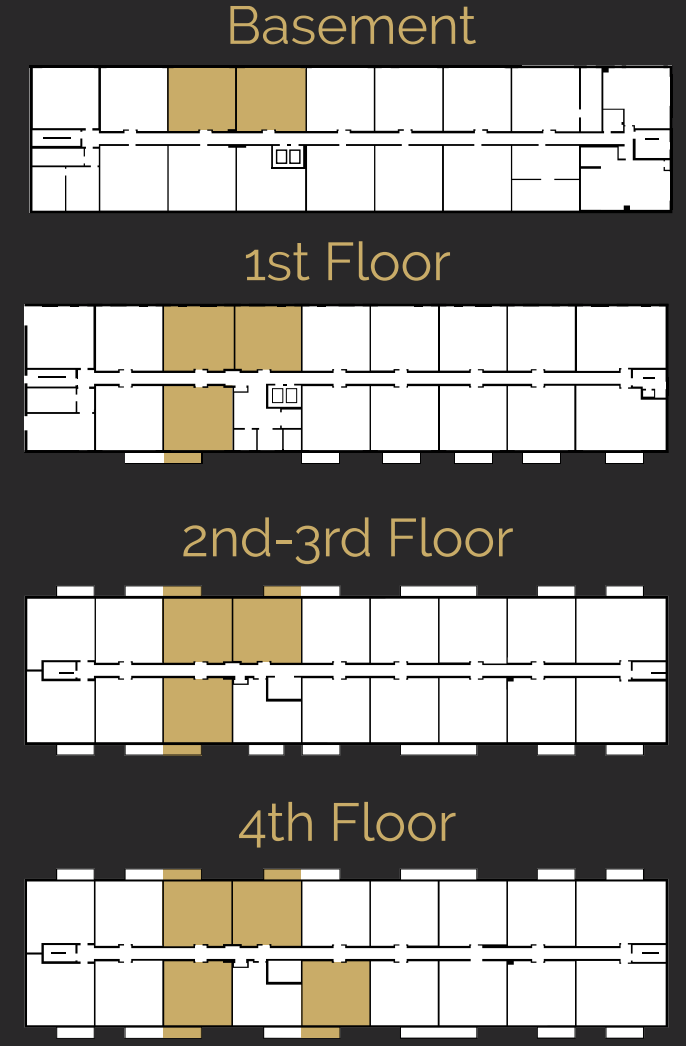

# SCHAEFER SUITE

2 Bed, 2 Bath | 950 Sq Ft

info@josephsplacebreslau.com  
josephsplacebreslau.com

# SCHAEFER SUITE 2 Bed, 2 Bath | 950 Sq Ft

Basement

1st Floor

2nd-3rd Floor

4th Floor

info@josephsplacebreslau.com  
josephsplacebreslau.com

**REID'S**  
Heritage Properties