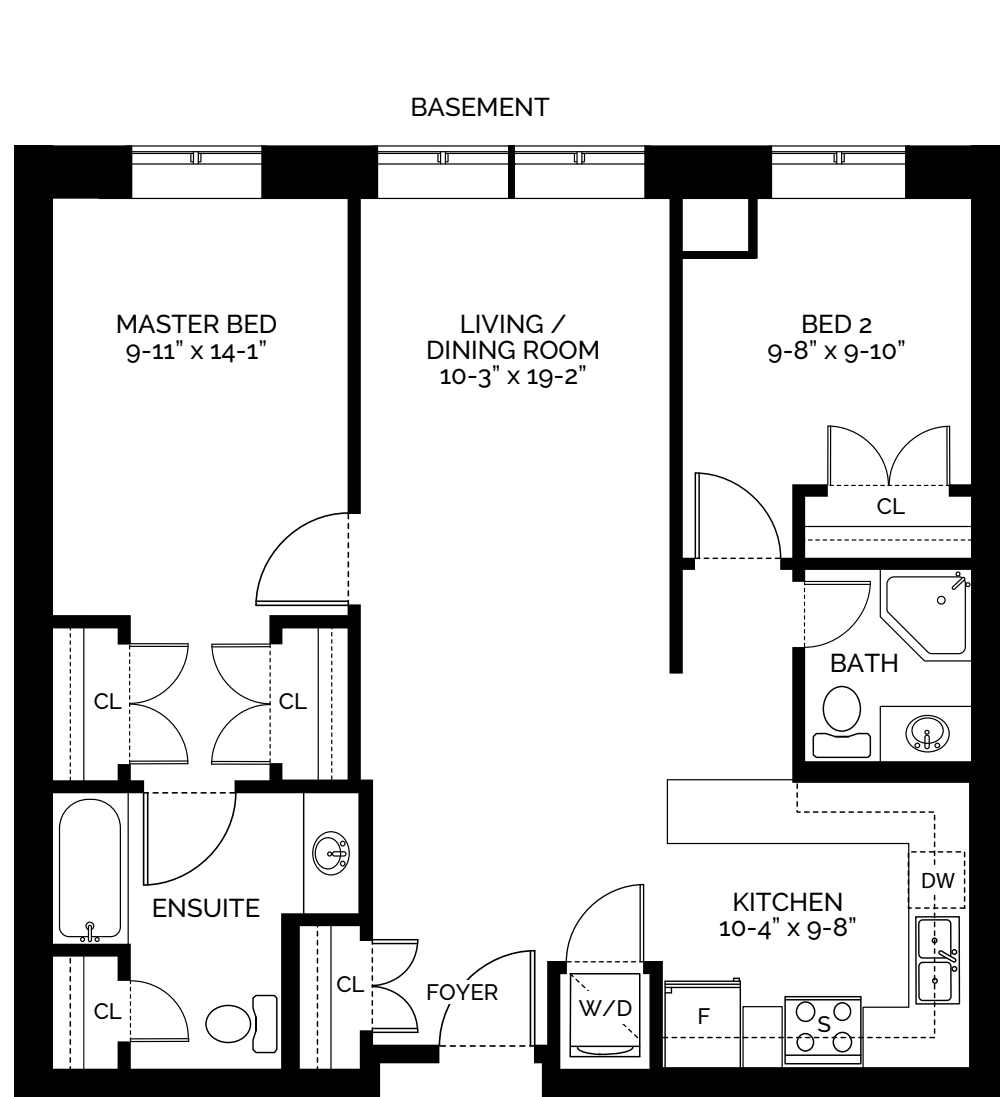

# SCHAEFER SUITE

2 Bed, 2 Bath | 950 Sq Ft

info@josephsplacebreslau.com  
josephsplacebreslau.com

# SCHAEFER SUITE 2 Bed, 2 Bath | 950 Sq Ft

Basement

1st Floor

2nd-3rd Floor

4th Floor

info@josephsplacebreslau.com  
josephsplacebreslau.com

**REID'S**  
Heritage Properties