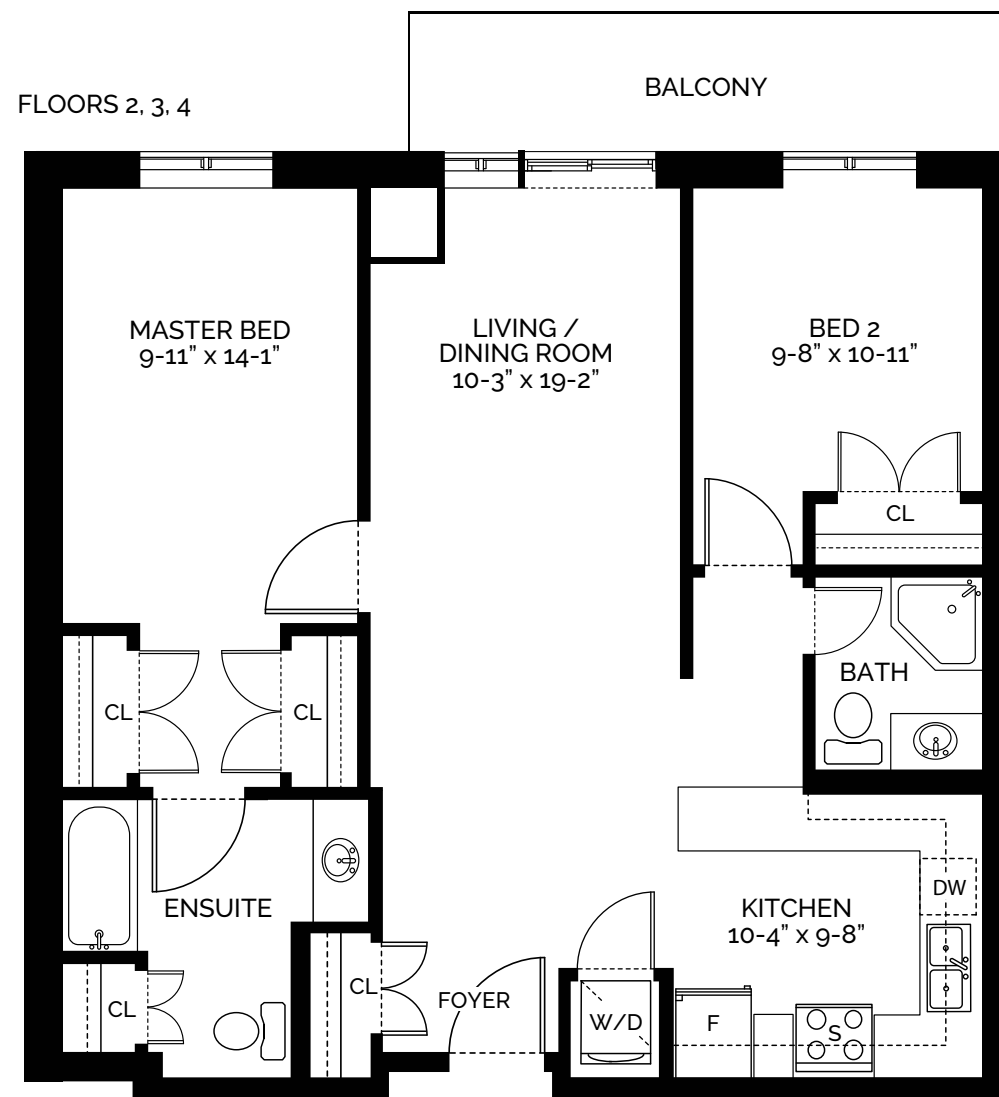

# SCHAEFER SUITE

2 Bed, 2 Bath | 950 Sq Ft

info@josephsplacebreslau.com  
josephsplacebreslau.com

# SCHAEFER SUITE 2 Bed, 2 Bath | 950 Sq Ft

Basement

1st Floor

2nd-3rd Floor

4th Floor

info@josephsplacebreslau.com  
josephsplacebreslau.com

**REID'S**  
Heritage Properties